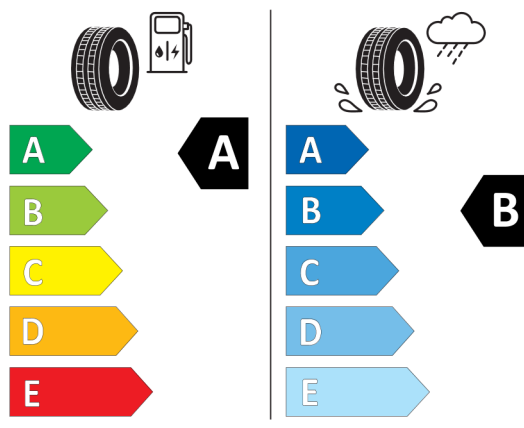

2020/740

<https://eprel.ec.europa.eu/qr/502403>