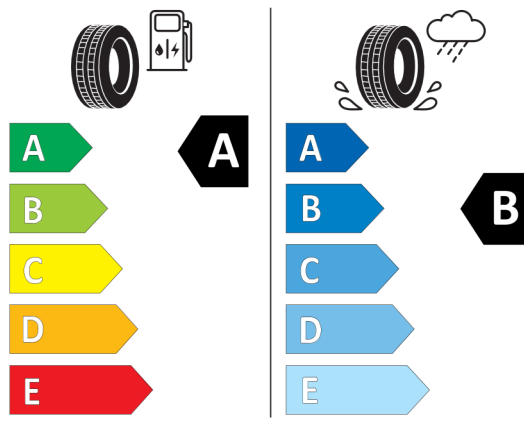

2020/740

<https://eprel.ec.europa.eu/qr/558440>

530887

GOODYEAR 576090

225/45R19 96 W XL C1