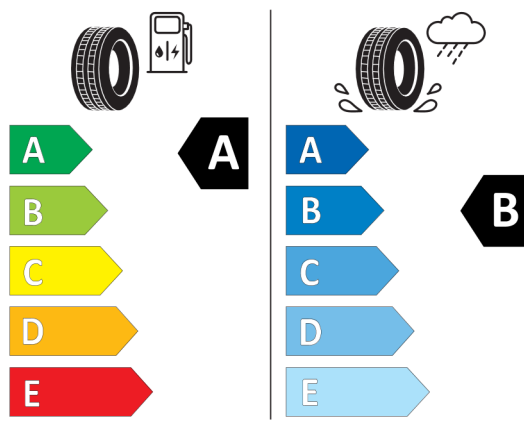

Bridgestone

BRIDGESTONE 24815

275/40 R22 107 Y XL C1

2020/740

<https://eprel.ec.europa.eu/qr/501805>